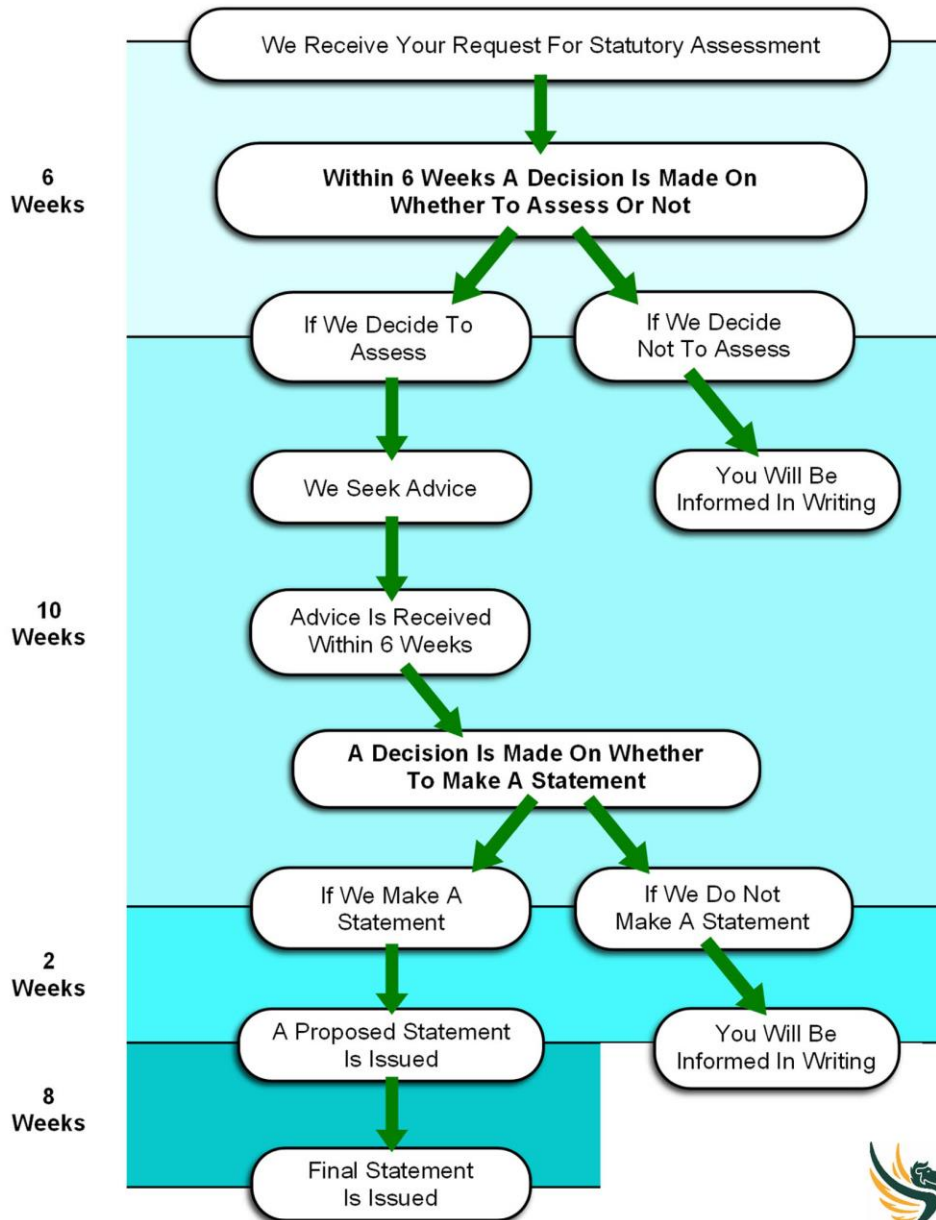

Timetable For Statutory Assessment

The process usually takes 26 weeks to complete.